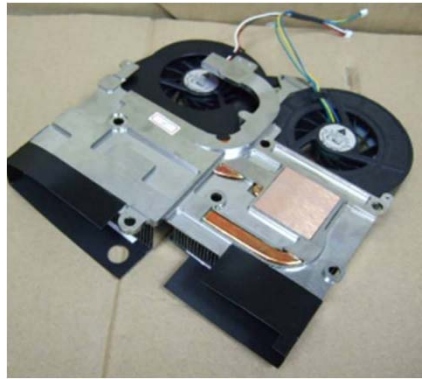

● **Thermal Module**

For AIO (All-In-One) Solution