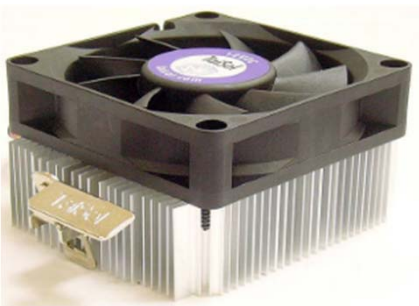

Extrusion/Copper Insert/Module

Model No.	UT5616
Sink Size(mm)	95(D)x30(H)
Fin	84 Fins, AL603
Fan Spec.	80x25, 4500RPM
TIM	TC5022

Model No.	CMT5F13389A6
Cooler Size(mm)	100(L)x83(W)x88.5(H)
Pipe Spec.	Powder D6x2
Cu Insert/Base	Cu Base
Base Material	C1100
Structure	Al Fins, Copper Base
Fan Spec.	70x15, 5400RPM
TIM	X-23-7783

CPU Cooler – For AMD CPU

65 & 45W Solution

Extrusion/Copper Insert/Module

Model No.	CEK8732836A6
Cooler Size(mm)	104(L)x83(W)x43(H)
TIM	TC5022
Fan Size(mm)	70x70x15
Fan RPM	5000 RPM

45W Solution

Model No.	CEK8671886A6
Cooler Size(mm)	111(L)x71(W)x35(H)
TIM	SC102
Fan Size(mm)	70x70x15
Fan RPM	5000 RPM