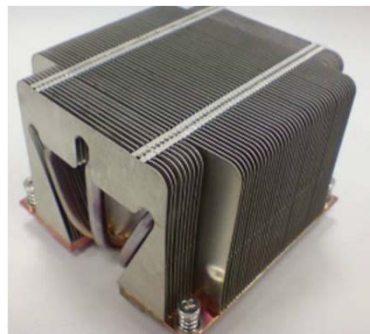

For Server Solution