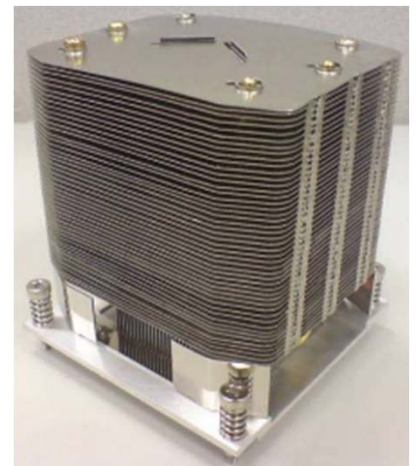

For Server Solution